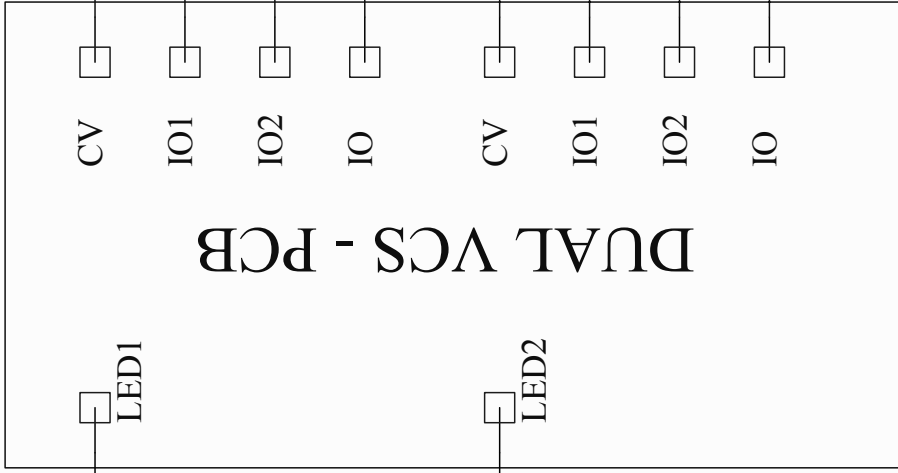

# Dual VCS (A-150 Clone)

dual voltage controlled switch

**DIRK LINDHOF**  
[WWW.MSC175.DE](http://WWW.MSC175.DE)

Title	
Size	Number
A3	A3
Date:	27-Feb-2005
File:	E:\synth_msc175\cath_module.dcb
Sheet of	Revision
1	1

# DUAL VCS VERDRAHTUNGSPLAN

DIRK LINDHOF  
WWW.MSC175.DE

Title: DUAL VCS - VERDRAHTUNGSPLAN

Size	Number	Revision
A4		
Date:	27-Feb-2005	Sheet of
File:	F:\synth_module\synth_module.dtb	Drawn By:

4

3

2

1