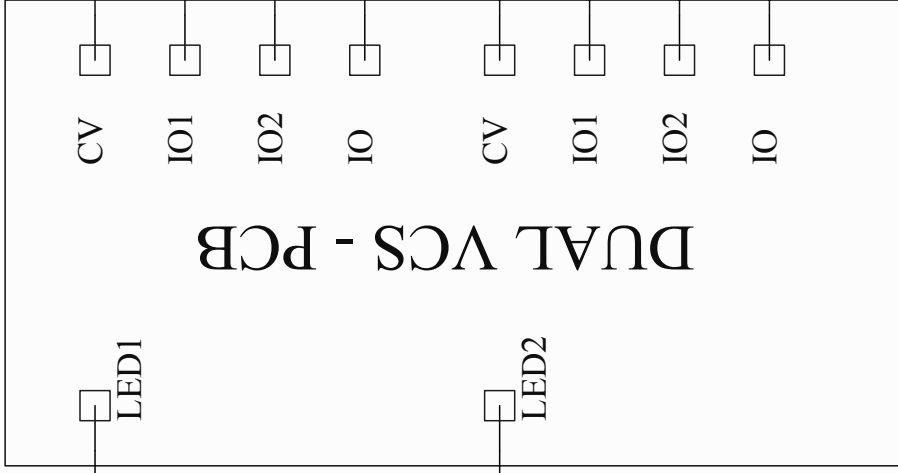

# Dual VCS (A-150 Clone)

dual voltage controlled switch

**DIRK LINDHOF**  
[WWW.MSC175.DE](http://WWW.MSC175.DE)

Title		Dual VCS (A-150 Clone)	
Size	Number	Revision	
A3			
Date:	27-Feb-2005	Sheet of	
File:	E:\synth_module\cath_module.dcb	Drawn By:	

# DUAL VCS VERDRÄHTUNGSPLAN

DIRK LINDHOF  
WWW.MSC175.DE

Title: DUAL VCS - VERDRÄHTUNGSPLAN

Size	Number	Revision
A4		
Date:	27-Feb-2005	Sheet of
File:	F:\synth_module\synth_module.dtb	Drawn By:

4

3

2

1